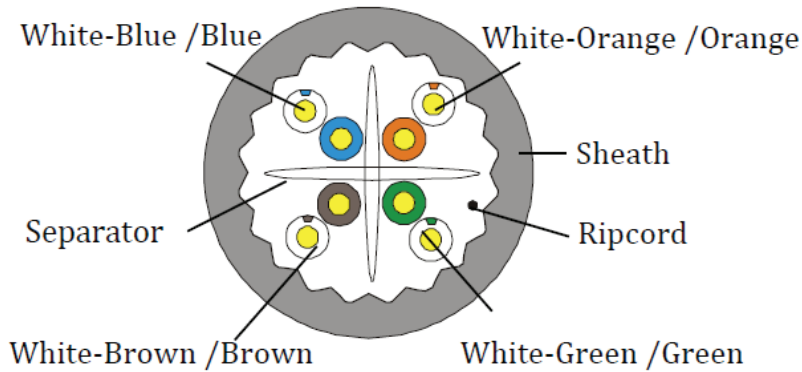

Inner Structure

LAN CABLES PART NUMBER KEY

Part Number: C.04.CA._._._._._._._._

C.04.Cable.Indoor/Outdoor.Cable Construction.Sheath.Color.Thickness

Please add the codes from the tables below in the above format to derive your desired product part number

Cable	Code
CAT6A	CA

Cable construction	Code
UTP	UT

Indoor/outdoor	Code
Indoor	ND
Outdoor	OD

Sheath	Code
PVC	P
LZOH	L
Polyethylene	E

Color	Code
Grey	G
Black	B
Custom	Specify

Conductor thickness	Code
23AWG	23
24AWG	24

*Specifications are subject to change without notice based on technical recommendations and related product enhancements